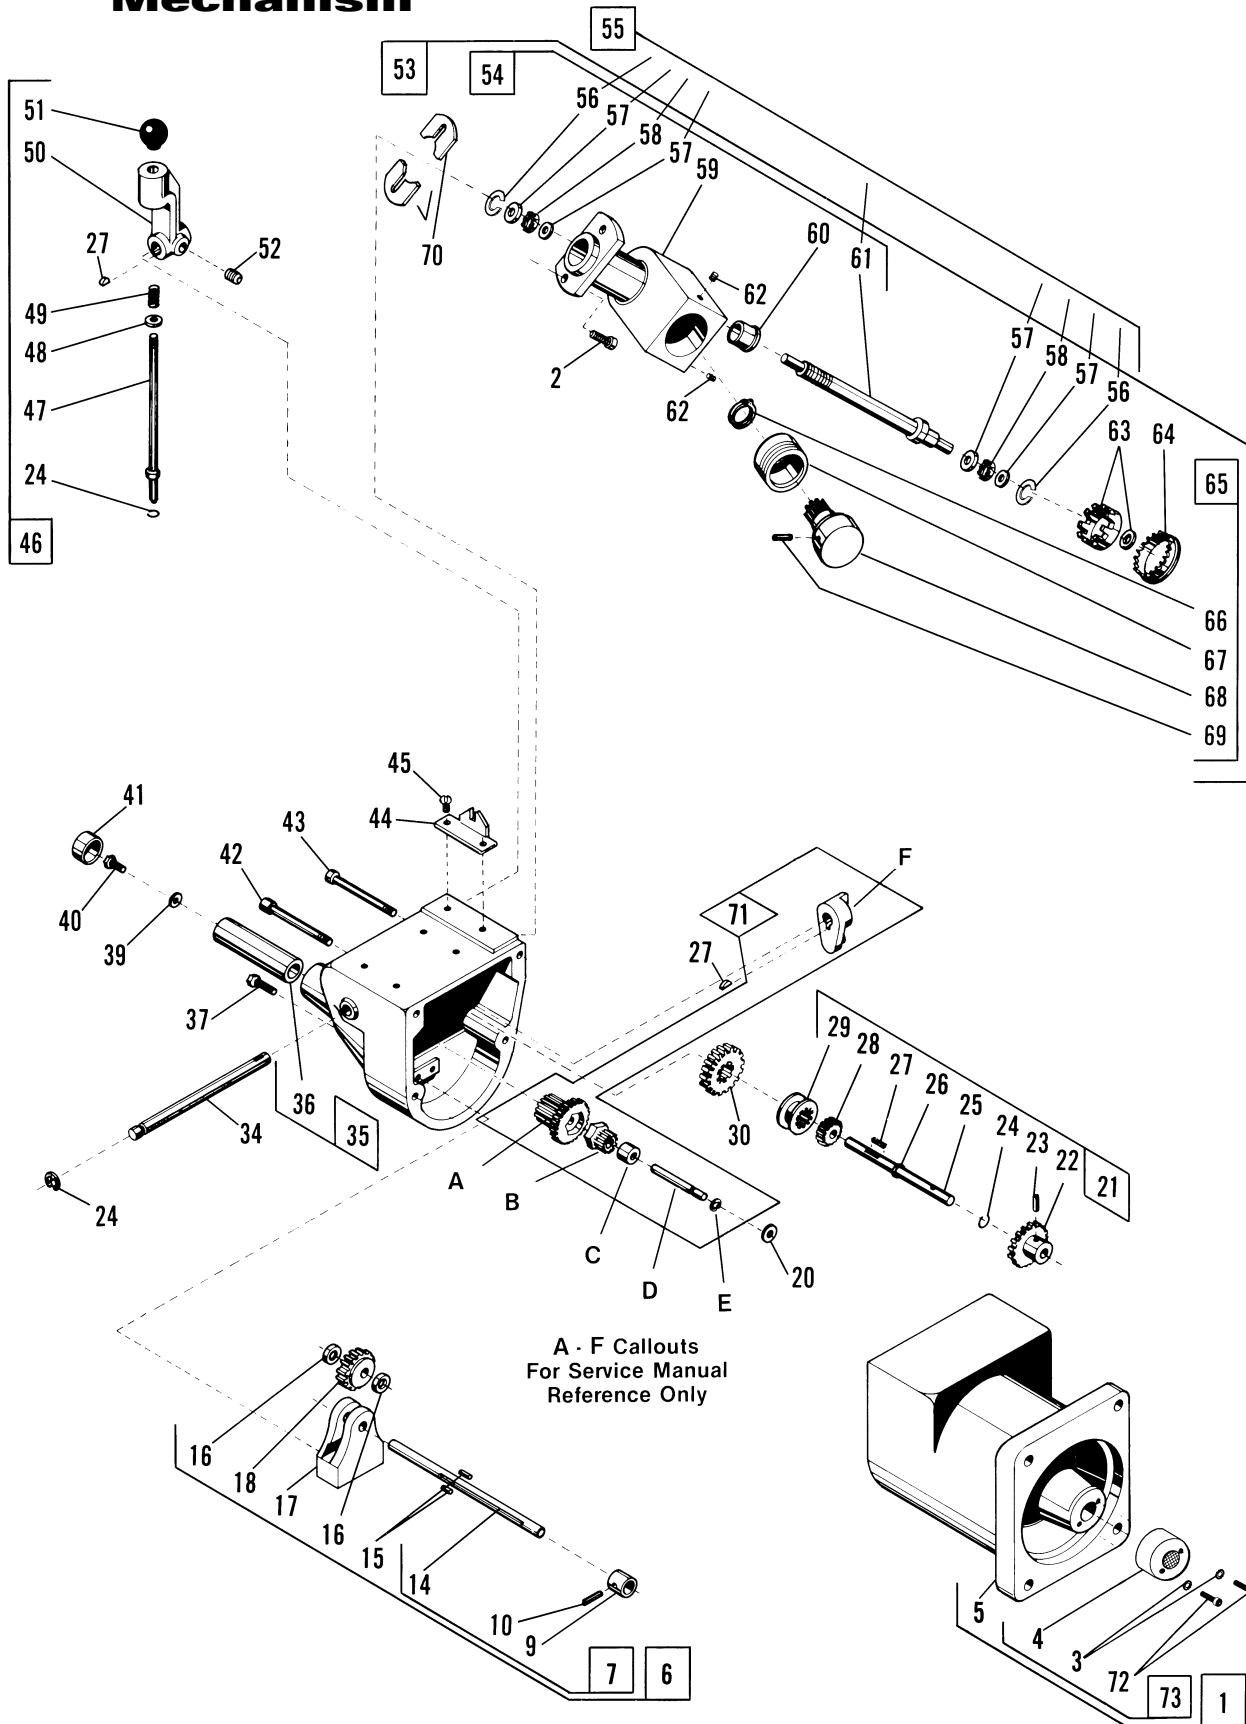

Parts Identification

Disc Brake Feed Mechanism

Parts Identification

Part				Part			
Item	Qty	No.	Description	Item	Qty	No.	Description
1	1	910870-2	Gear Case Assembly	46	1	907742	Shifter Handle Assy.
2	4	903221	Screw, Socket Head	47	1	907746	Pin, Shifter Handle
3	2	903910	Washer, Lock	48	1	906451	Washer
5	1	907790-2	Case, Gear	49	1	907699	Spring
*6	1	940718	Drive Rod and Coupling Assy.	50	1	907744-1	Body, Shifter Handle
*7	1	940719	Universal Coupling Assy.	51	1	900320	Knob, Ball
*9	1	940717	Coupler	52	1	900220	Screw, Set
*10	1	940403	Pin, Roll	53	1	909815-2	Driven Assy., Right Angle Drive
14	1	907774	Rod, Drive	54	1	924241-2	Worm Drive Assy.
15	2	906937	Pin, Dowel	*55	1	940401	Worm Shaft Repair Kit
16	2	906973	Washer, Thrust	*56	1	905639	C Clip
17	1	907775	Trap	*57	2	906872	Washer, Travel
18	1	907778	Gear, Drive	58	1	906871	Bearing, Needle Thrust
20	1	906350	Washer, Bone Shim	59	1	907998-2	Housing, Drive
21	1	909814	Shifter Shaft Assy.	60	1	906749	Bushing, Oilite
22	1	907994	Gear, Helix	*61	1	907997	Worm Drive Assy.
23	1	904006	Pin, Roll	62	2	906834	Screw, Cone Point Set
24	2	905613	Ring, Retaining	63	1	907996	Shear Gear And Ring Assy.
25	1	907764	Shaft, Clutch	64	1	906446	Plug, Dot
26	1	906138	Ring, Retaining	65	1	909821	Coupling Assy.
27	5	903176	Key, Woodruff	66	1	903174	Ring, Retaining
28	1	909816	Gear, Fine Feed	67	1	909825	Spacer And Bushing Assy.
29	1	909813	Clutch	68	1	909822	Coupling And Gear Assy.
30	1	909812	Gear, Coarse Feed	69	1	904096	Pin, Roll
34	1	907748	Shaft, Shift	70	2	907908	Shim, 0.005"
35	1	907902-2	Gear Case Cover and Tube Assy.	2	2	907903	Shim, 0.010"
36	1	907783	Tube	2	2	907904	Shim, 0.020"
37	2	903221	Screw, Socket Hd. Cap	2	2	907905	Shim, 0.030"
39	1	904789	Washer	71	1	924516	Shifter & Intermediate Gear Assy.
40	1	906254	Screw, Socket Hd. Cap	72	2	928367	Screw, Cap
41	1	906974	Cap, Tube	73	1	928529	Lead Screw Nut Kit
42	2	906392	Screw, Hex Hd. Machine				
43	2	906391	Screw, Hex Hd. Machine				
44	1	907747	Plate, Index				
45	2	904508	Screw, Round Hd. Machine				

*Sold as assembly only.