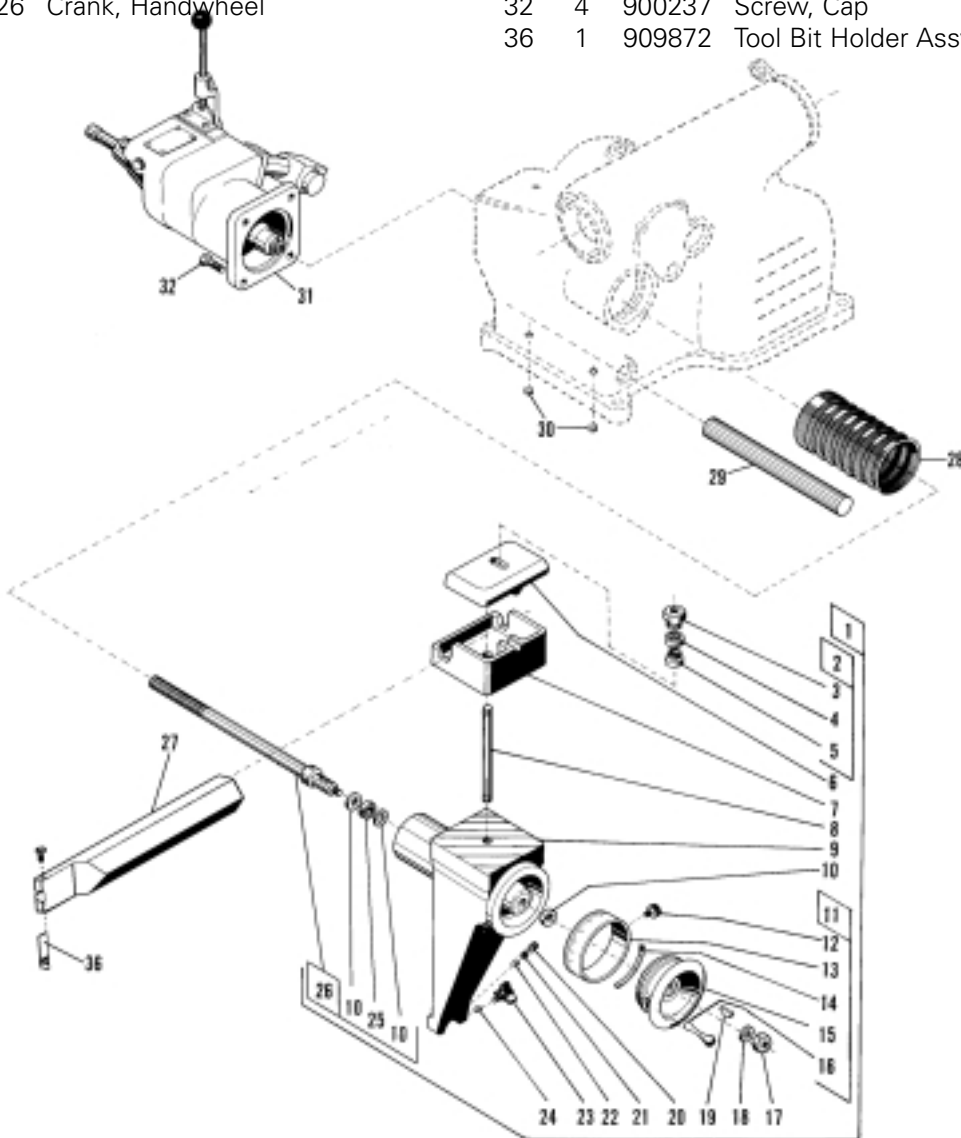

Parts Identification

Cross Feed Assembly

Item	Qty	Part No.	Description	Item	Qty	Part No.	Description
1	1	907345	Cross Feed Assembly	17	1	902309	Nut, Handwheel
2	1	911227	Nut/Washer, Hex, Self-Align, Assy.	18	1	903214	Washer, Flat
3	1	911221	Nut, Locking	19	1	903176	Key, Woodruff
4	1	911225	Retainer	20	1	900220	Screw, Set
5	1	911224	Washer	21	1	902064	Spring
6	1	903017-2	Clamp, Boring Bar, Upper	22	1	909836	Plug
7	1	920666-2	Clamp, Boring Bar, Lower	23	1	941128	Knob, Locking
8	1	903031	Stud, Boring Bar	24	1	903142	Plug, Brass
9	1	909635-03	Crossfeed	25	1	906873	Bearing, Needle Thrust
10	3	906874	Race	26	1	903211-1	Lead Screw Assembly
11	1	909626-2	Crossfeed Handwheel Assembly	27	1	929240	Boring Bar and Screw Assy.
12	1	906839	Screw, Set	28	1	903087	Boot and Spring Assy.
13	1	909634	Dial	29	1	910346	Bar, Guide
14	1	909611	Spring, Dial	30	2	901680	Screw, Hex Hd. Set
15	1	909633-2	Handwheel	31	1	907751B2	Gearbox Assy.
16	1	903026	Crank, Handwheel	32	4	900237	Screw, Cap
				36	1	909872	Tool Bit Holder Assy, Drum