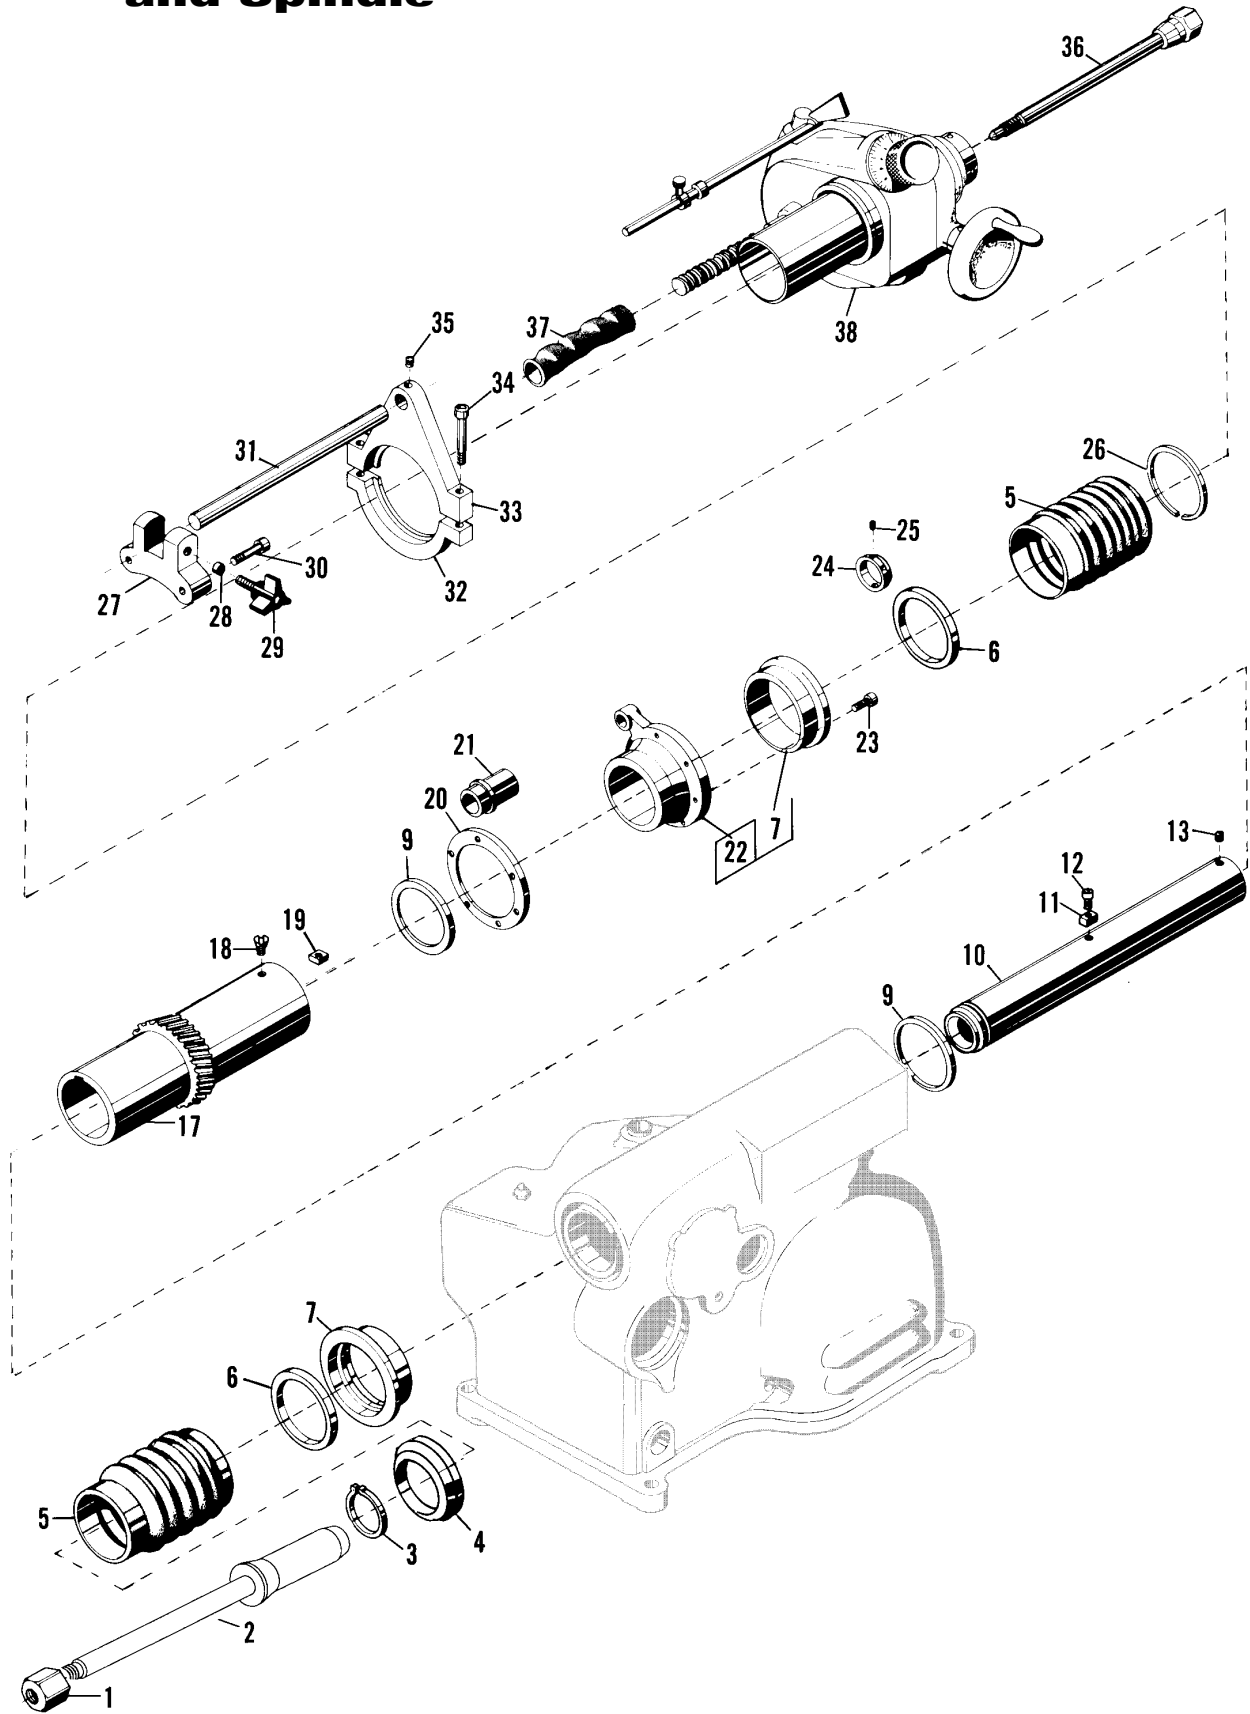

Parts Identification

Main Frame Assembly and Spindle

Parts Identification

Item	Qty	Part No.	Description
1	1	903102	Nut, Arbor
2	1	903101	Arbor
3	1	903159	Ring, Retaining
4	1	923682	Ring, Adapter
5	2	903085	Boot
6	1	940720	Seal, Oil, DBL Lip
7	2	903089	Ring, Oil Seal Adapter
9	2	903033	Washer, Thrust
10	1	907714	Spindle Body
11	1	909831	Key, Drive
12	1	906486	Screw, Socket Head Cap
13	1	903224	Screw, Cuppoint Set
17	1	910216	Quill, Drive
18	1	906868	Screw, Flat Hd.
19	1	910737	Block, Keyway
20	*	903032	Shim (0.005 THK)
	*	921322	Shim (0.0075 THK)
21	1	907712	Nut, Lead Screw
22	1	907729R	Rear Flange Assy.
23	4	900209	Screw, Skt. Hd. Cap
24	1	904671	Nut, Take Up
25	1	903338	Screw, Skt. Hd. Set
26	1	904435	Ring, Boot
27	1	909592	Clamp, Front
28	1	903142	Plug, Brass
29	1	941128	Knob
30	2	903319	Screw, Skt. Hd. Cap
31	1	909593	Rod, Lock
32	1	909998	Clamp, Rear, Lower
33	1	909999	Clamp, Rear, Upper
34	2	906825	Screw, Skt. Hd. Cap
35	1	900213	Screw, Set
36	1	907716	Drawbar & Nut Assy.
37	1	907703	Boot & Spring
38	1	907702-SO	Feed Mechanism

* Quantity as Required