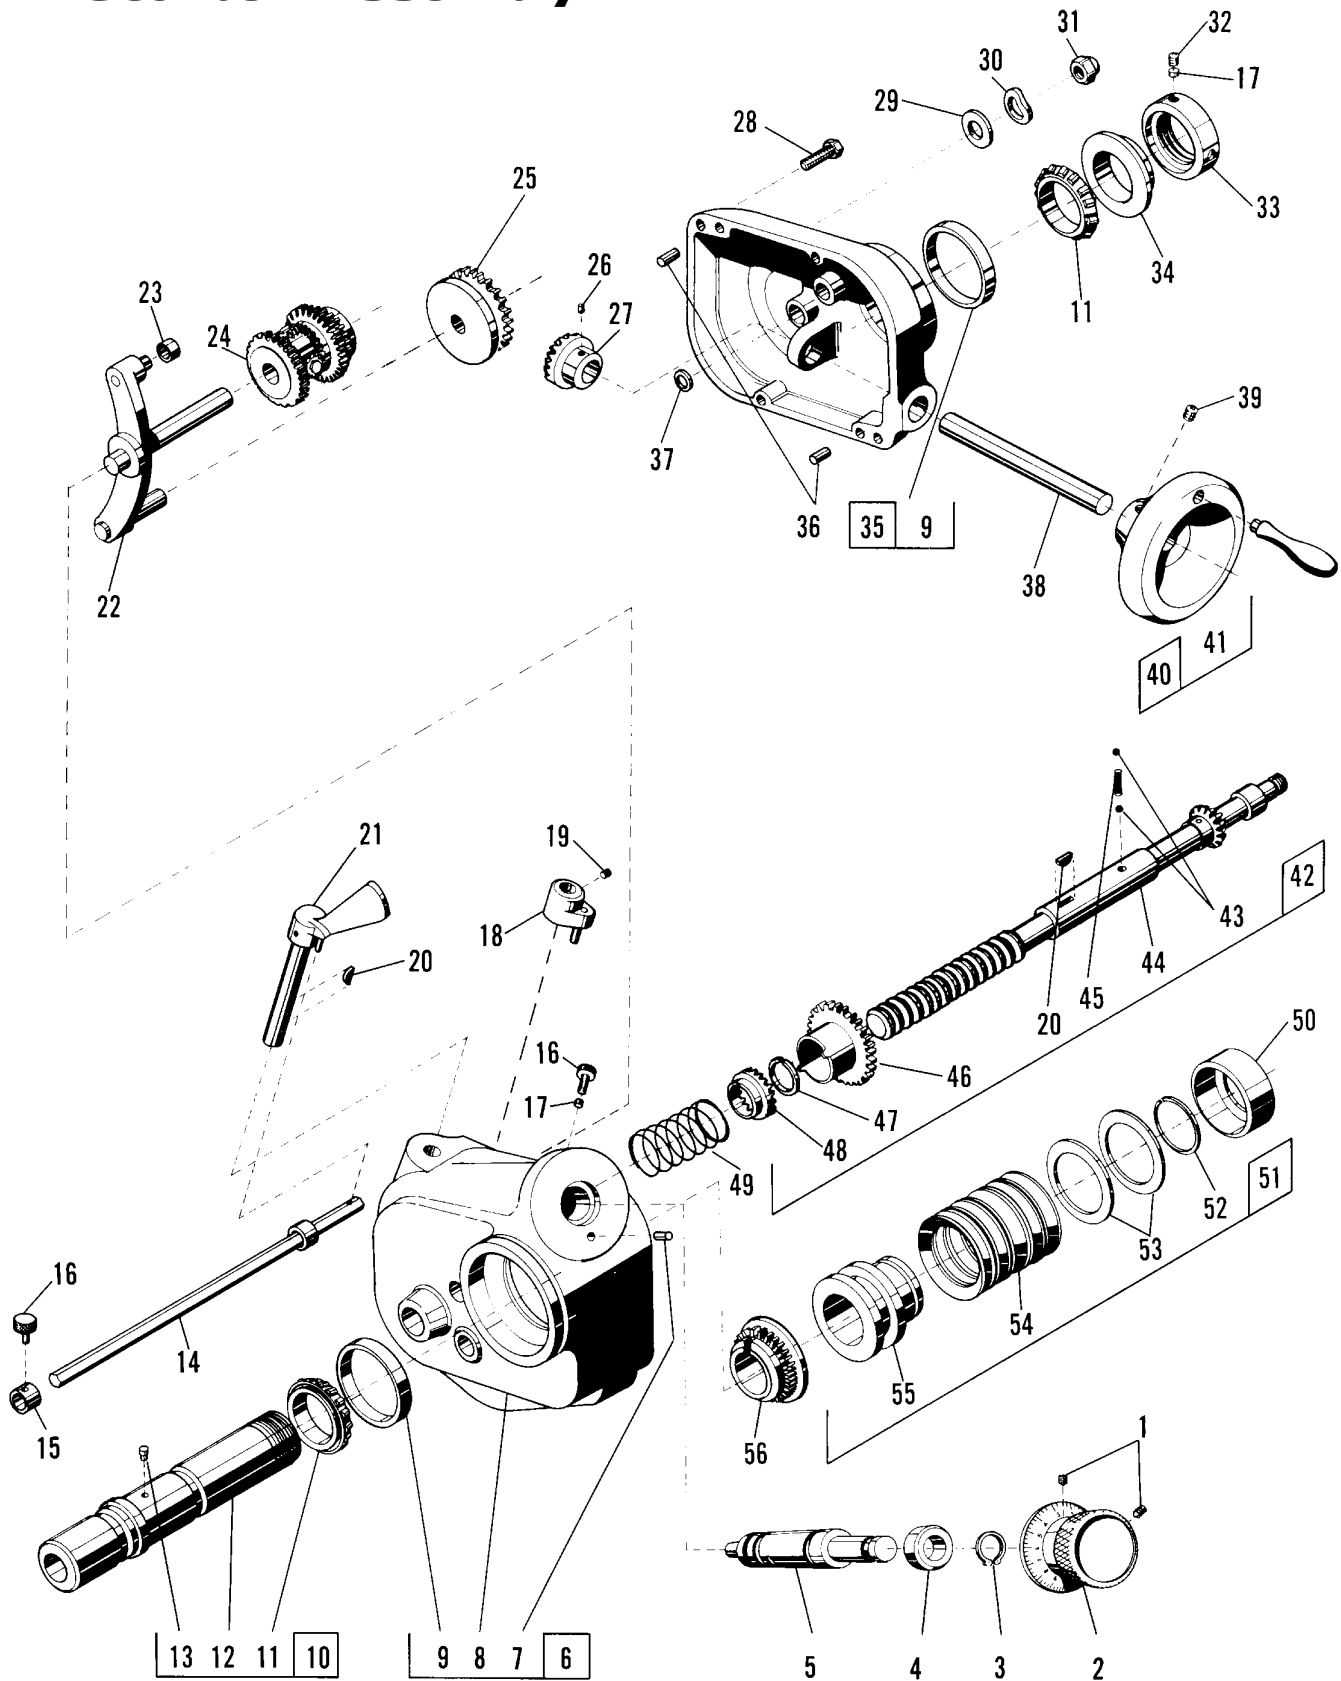

Parts Identification

Variable Feed Drum Gearbox Assembly

Parts Identification

Item	Qty	Part No.	Description	Item	Qty	Part No.	Description
1	2	911241	Screw, Allen Set	31	1	903184	Nut, Stop
2	1	903043	Feed Dial Assembly	32	1	900213	Screw, Allen Set
3	1	903097	Ring, Retaining	33	1	909443	Nut, Bearing Lock
4	1	909930	Bearing, Thrust	34	1	909444	Washer, Spherical
5	1	903066	Screw, Feed Adjusting	35	1	909498-2	Gear Case Cover Assembly
6	1	925184-2	Gear Case Assembly	36	2	903038	Pin, Dowel
7	1	903132	Pin, Groove	37	1	904641	Washer, Bone Fiber
8	1	925182-2	Gear Case	38	1	903054	Shaft
9	1	903392	Cup, Bearing	39	1	900220	Screw, Set
10	1	907007	Spindle Extension Assembly	*40	1	903090-50	Handwheel Assembly
11	1	903391	Bearing, Taper Roller	41	1	903026	Handle, Crank
12	1	903154	Spindle Extension	42	1	908237	Lead Screw and Clutch Assembly
13	1	903092	Pin, Groove	43	2	900311	Ball, Steel
14	1	907717	Shut-Off Assy.	*44	1	909919	Lead Screw/Miter Gear Assembly
15	1	903039	Collar, Stop	45	1	903060	Spring, Clutch
16	2	903084	Screw, Knurled	46	1	903047	Gear, Sliding Clutch
17	2	903141	Plug, Brass	47	1	906163	Ring, Retaining
*18	1	903058	Clutch Shifter Assembly	48	1	907264	Clutch Jaw
19	1	900212	Screw, Allen Set	49	1	907263	Spring, Coil
20	2	904449	Key, Hy-Pro	50	1	903061	Cup, Spring Loading
*21	1	903042	Clutch Handle And Shaft Assy.	51	1	903082	Friction Disc Assy.
*22	1	907343	Feed Control Lever and Differential Assembly	52	1	903093	Ring, Retaining
23	1	903036	Roller	53	2	903064	Washer
24	1	907338	Pinion Bushing Assy.	54	10	903062	Spring, Belleville
*25	1	903081	Driven Friction Disc and Bearing Assembly	55	1	903078	Disc, Sliding Friction
26	1	903098	Screw, Dog Point Set	56	1	903077	Clutch, Fixed Friction
27	1	903069	Gear, Miter	*Sold as assembly only.			
28	4	903094	Screw, Socket Hd. Cap				
29	4	903324	Washer				
30	1	906155	Washer, Wave