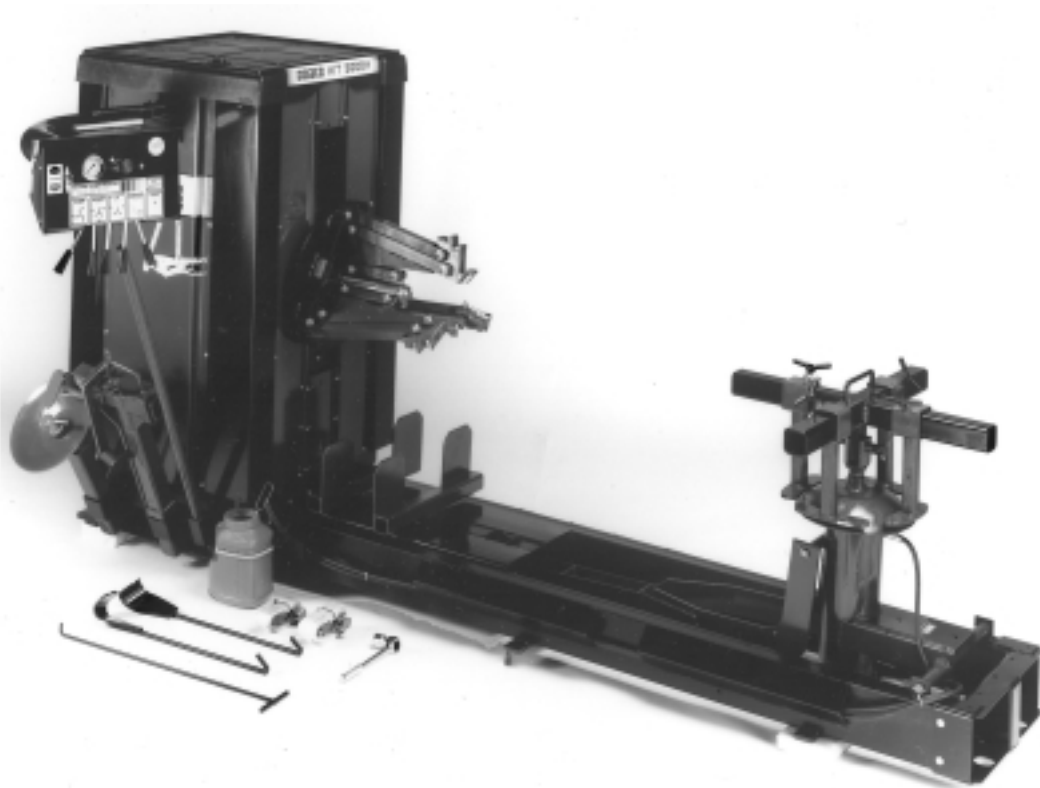

## H.I.T. 5000H

### Truck Tire Changer

ITEMS NOT SHOWN:

Ref	Part No.	Description
150	8110852	Offset Roller
151	8110841	Carriage Lock Pin
152	8110652	Earth Mover Bead Loosener Shaft

\* Indicates Accessory Item