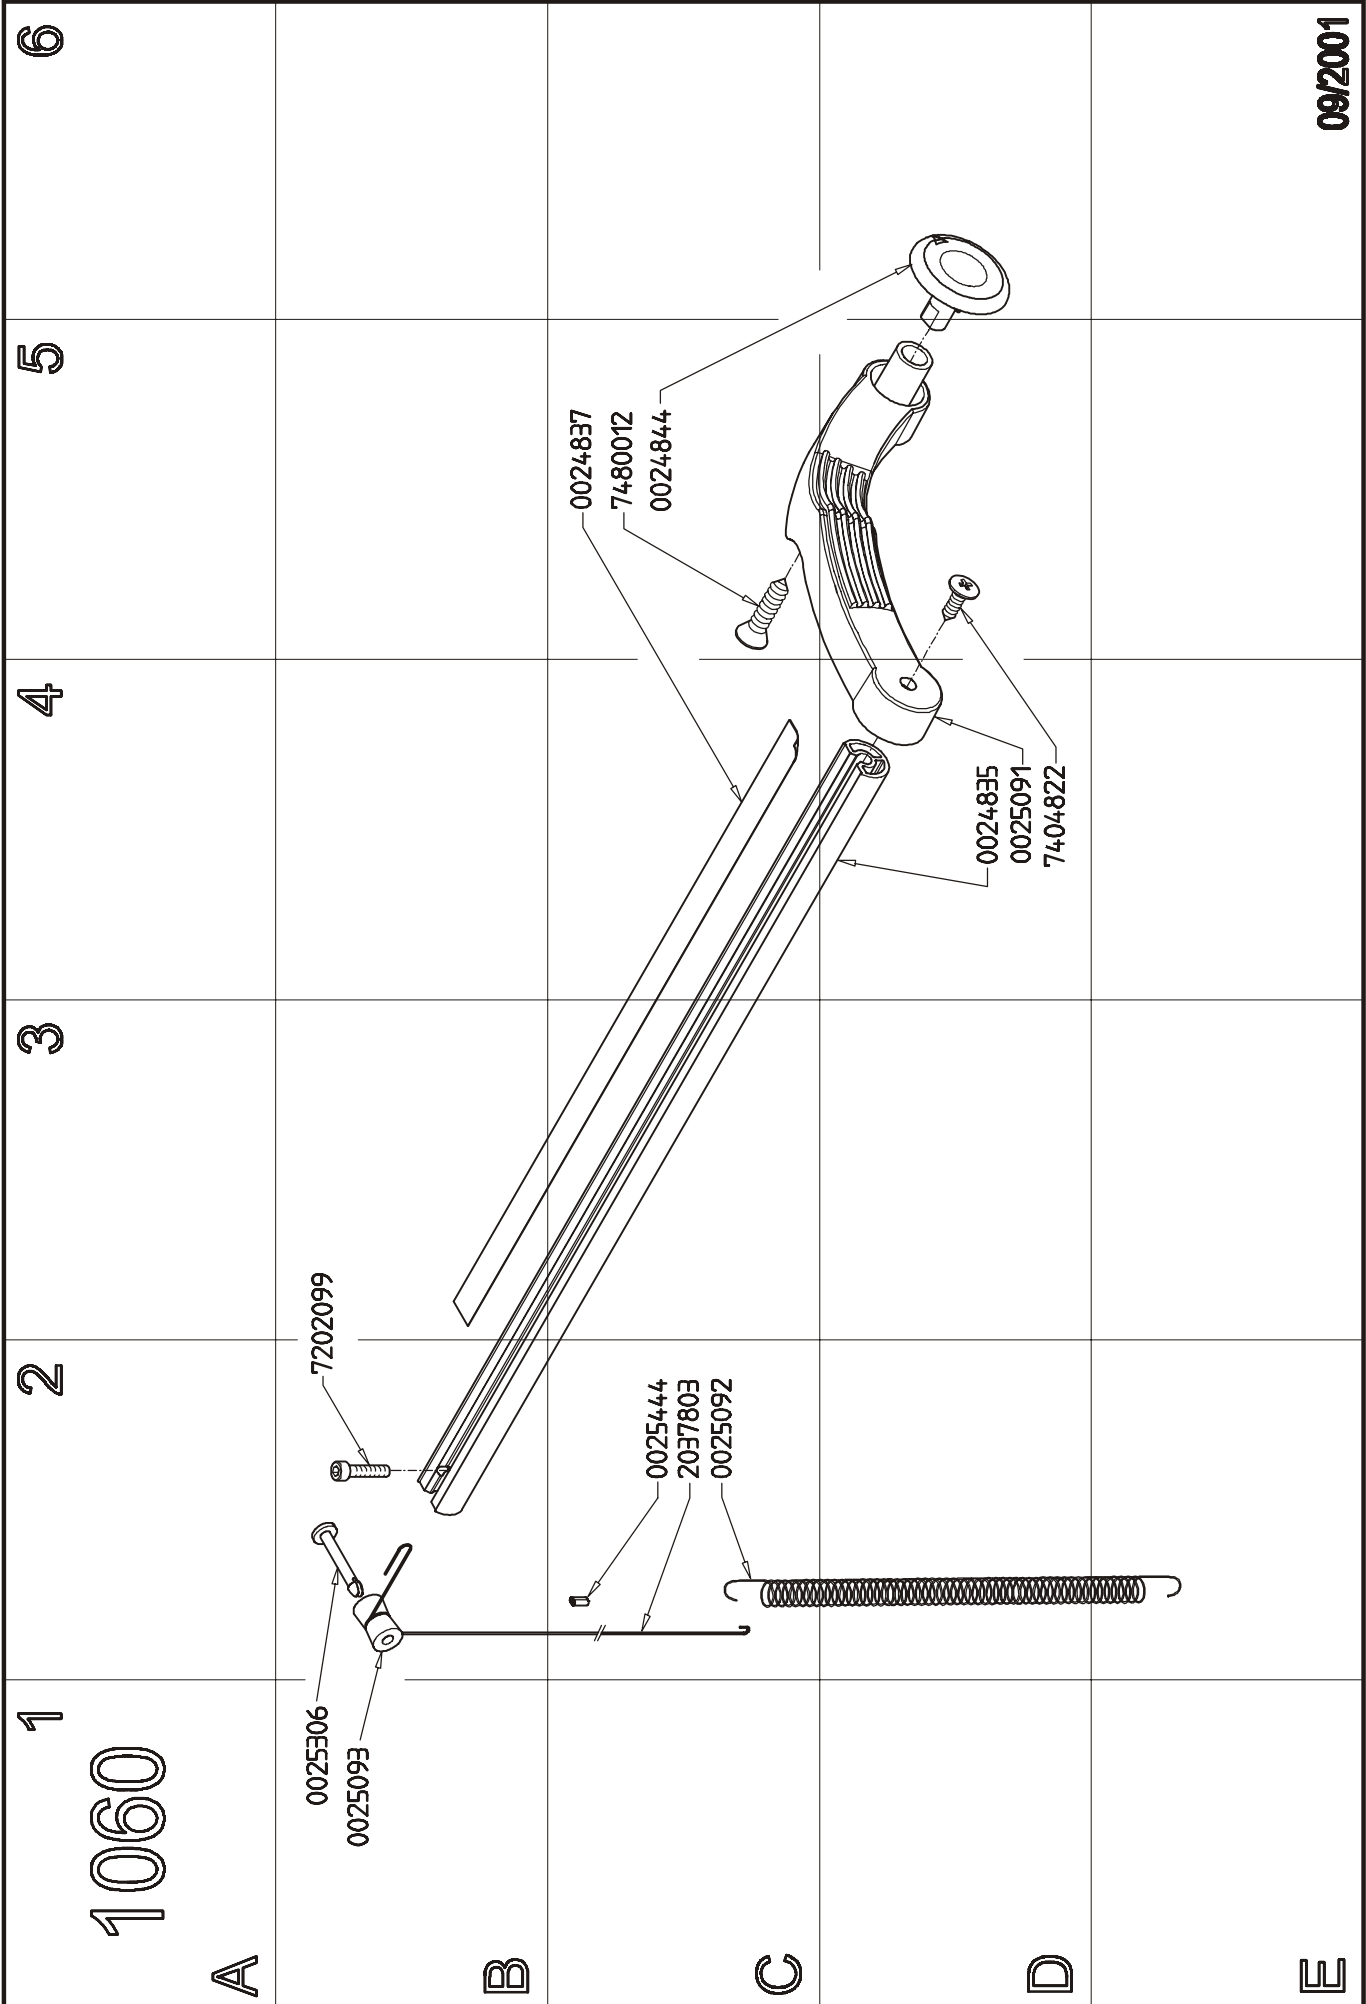

OPERATOR'S MANUAL - SPARE PARTS EXPLODED VIEWS

Digital Economy Wheel Balancer

ACCU-TURN 1200

Rev.:C

090-B-June-02

1059.a

1062.a

A

0025200

4026383

B

0026858

0026540

0025444

0025594

4201454

C

4025448

D

0025429

0025428

0025707

0026603

4201451