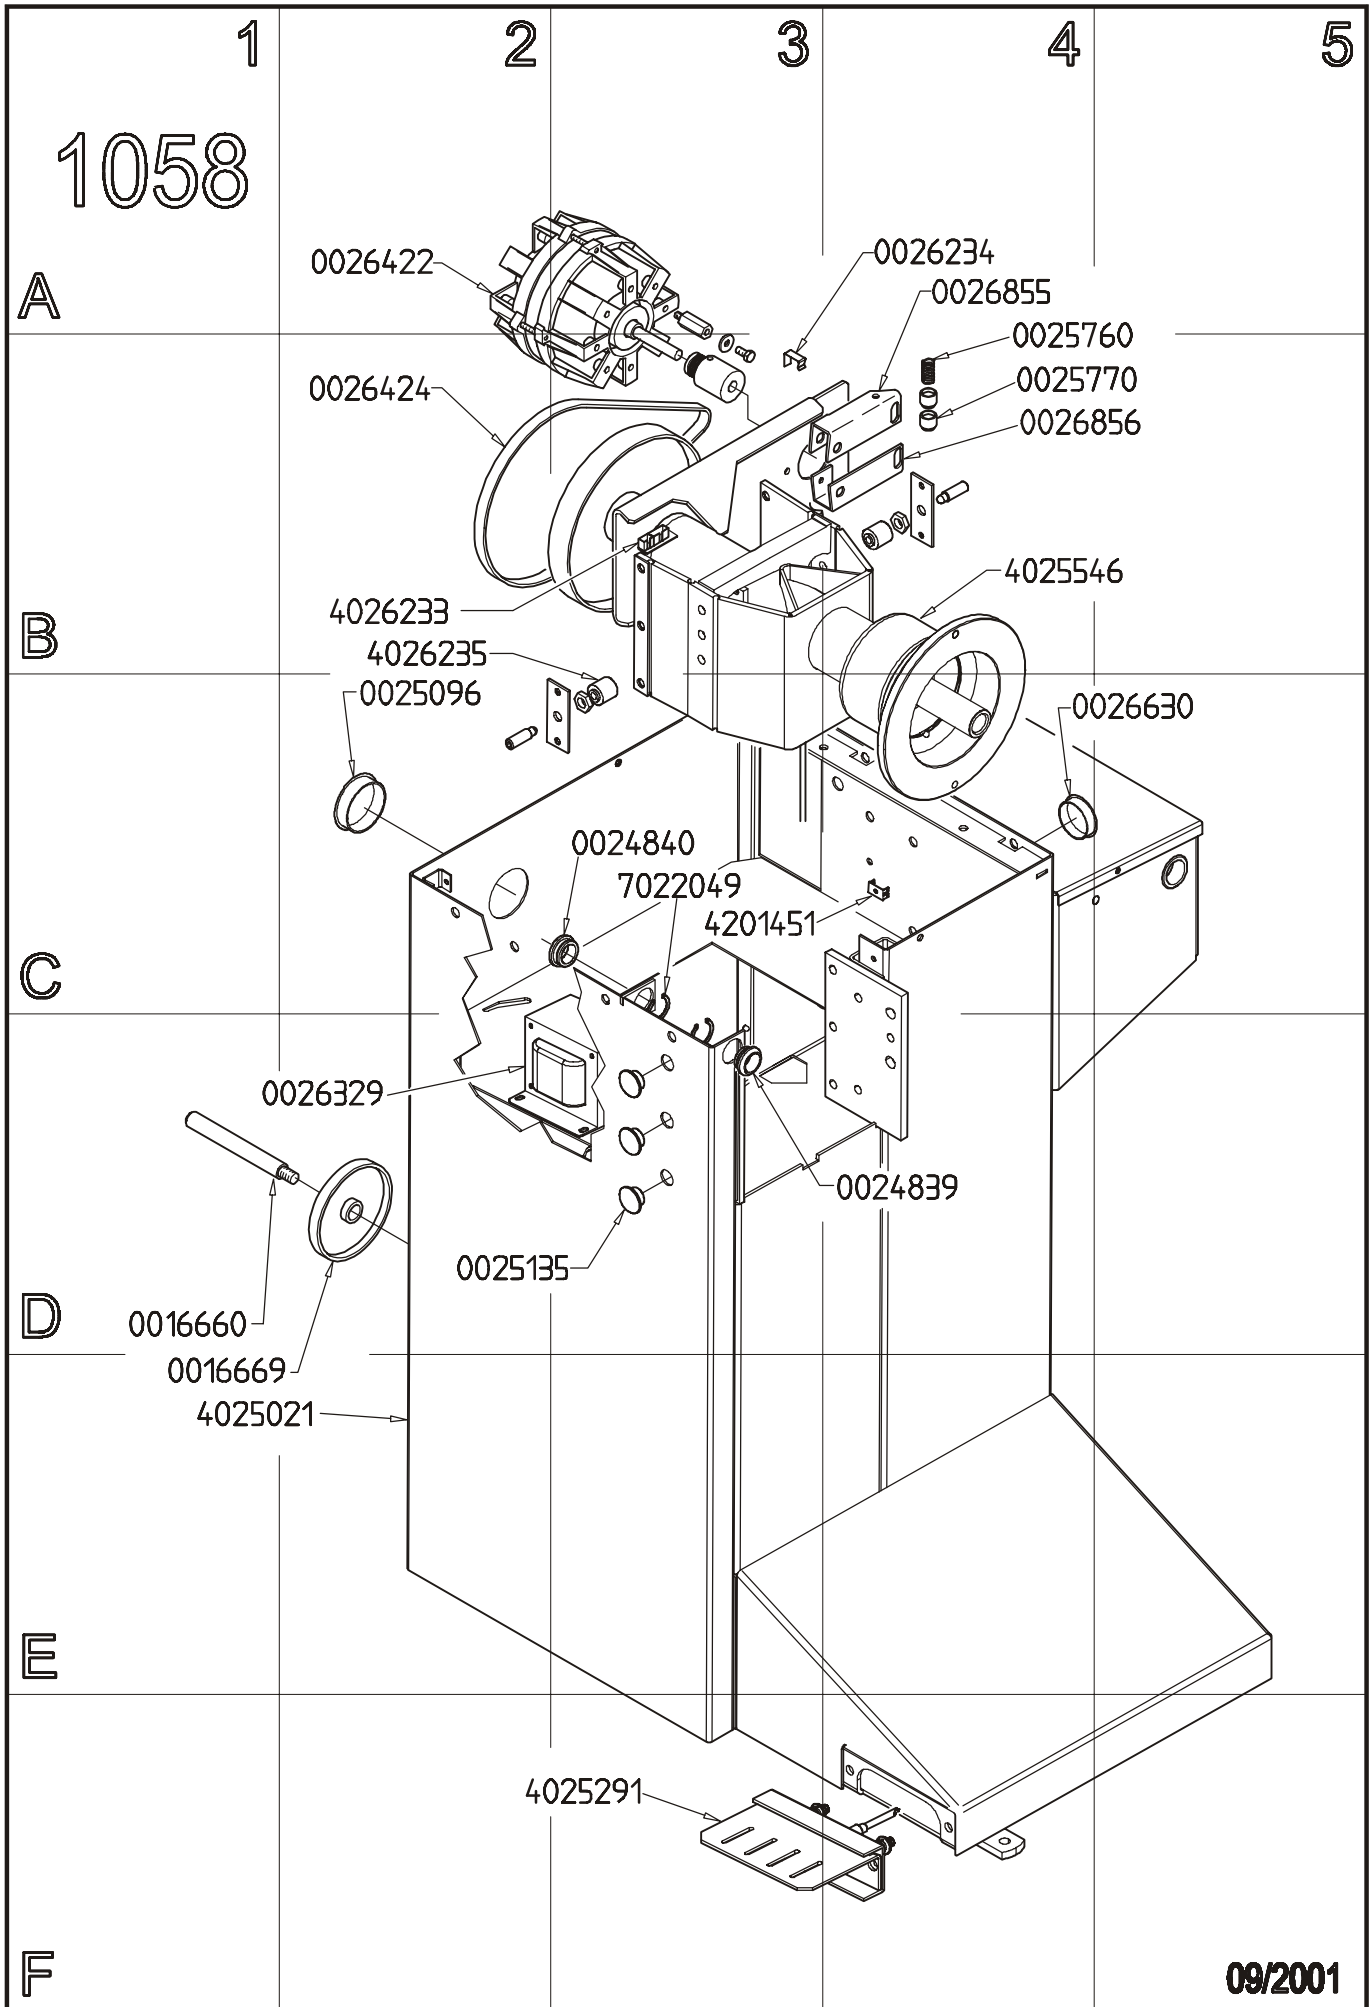

OPERATOR'S MANUAL - SPARE PARTS EXPLODED VIEWS

Digital Economy Wheel Balancer

ACCU-TURN 1200

Rev.:C

090-B-June-02

1059.a

1062.a

A

0025200

4026383

B

0026858

0026540

0025444

0025594

4201454

C

4025448

D

0025429

0025428

0025707

0026603

4201451