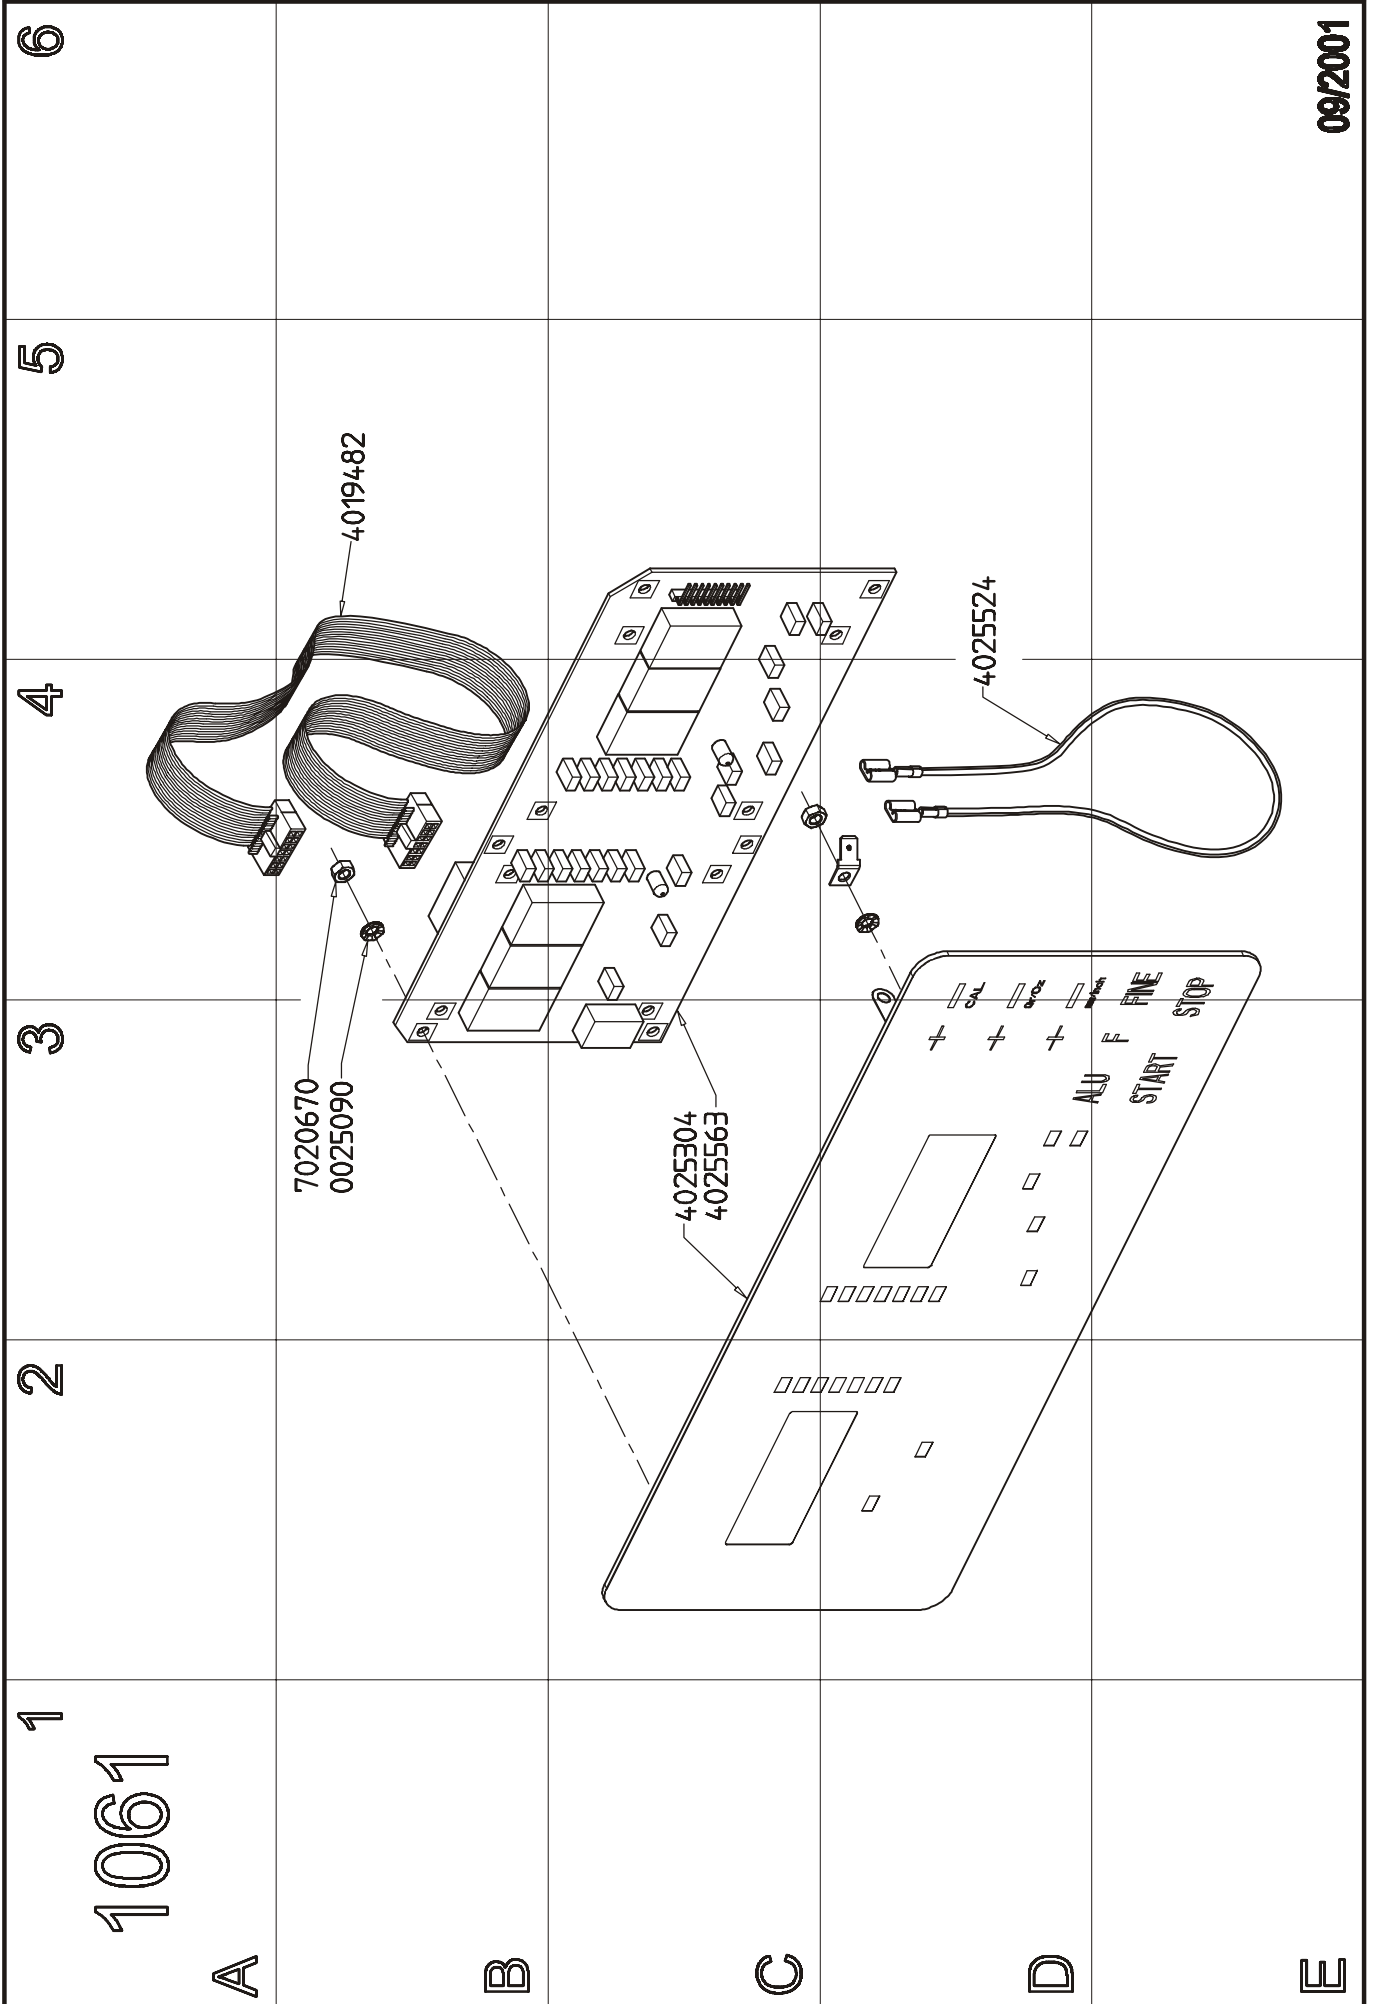

OPERATOR'S MANUAL - SPARE PARTS EXPLODED VIEWS

Digital Economy Wheel Balancer

ACCU-TURN 1200

Rev.:C

090-B-June-02

1059.a

1062.a

A

0025200

4026383

B

0026858

0026540

0025444

0025594

4201454

C

4025448

D

0025429

0025428

0025707

0026603

4201451