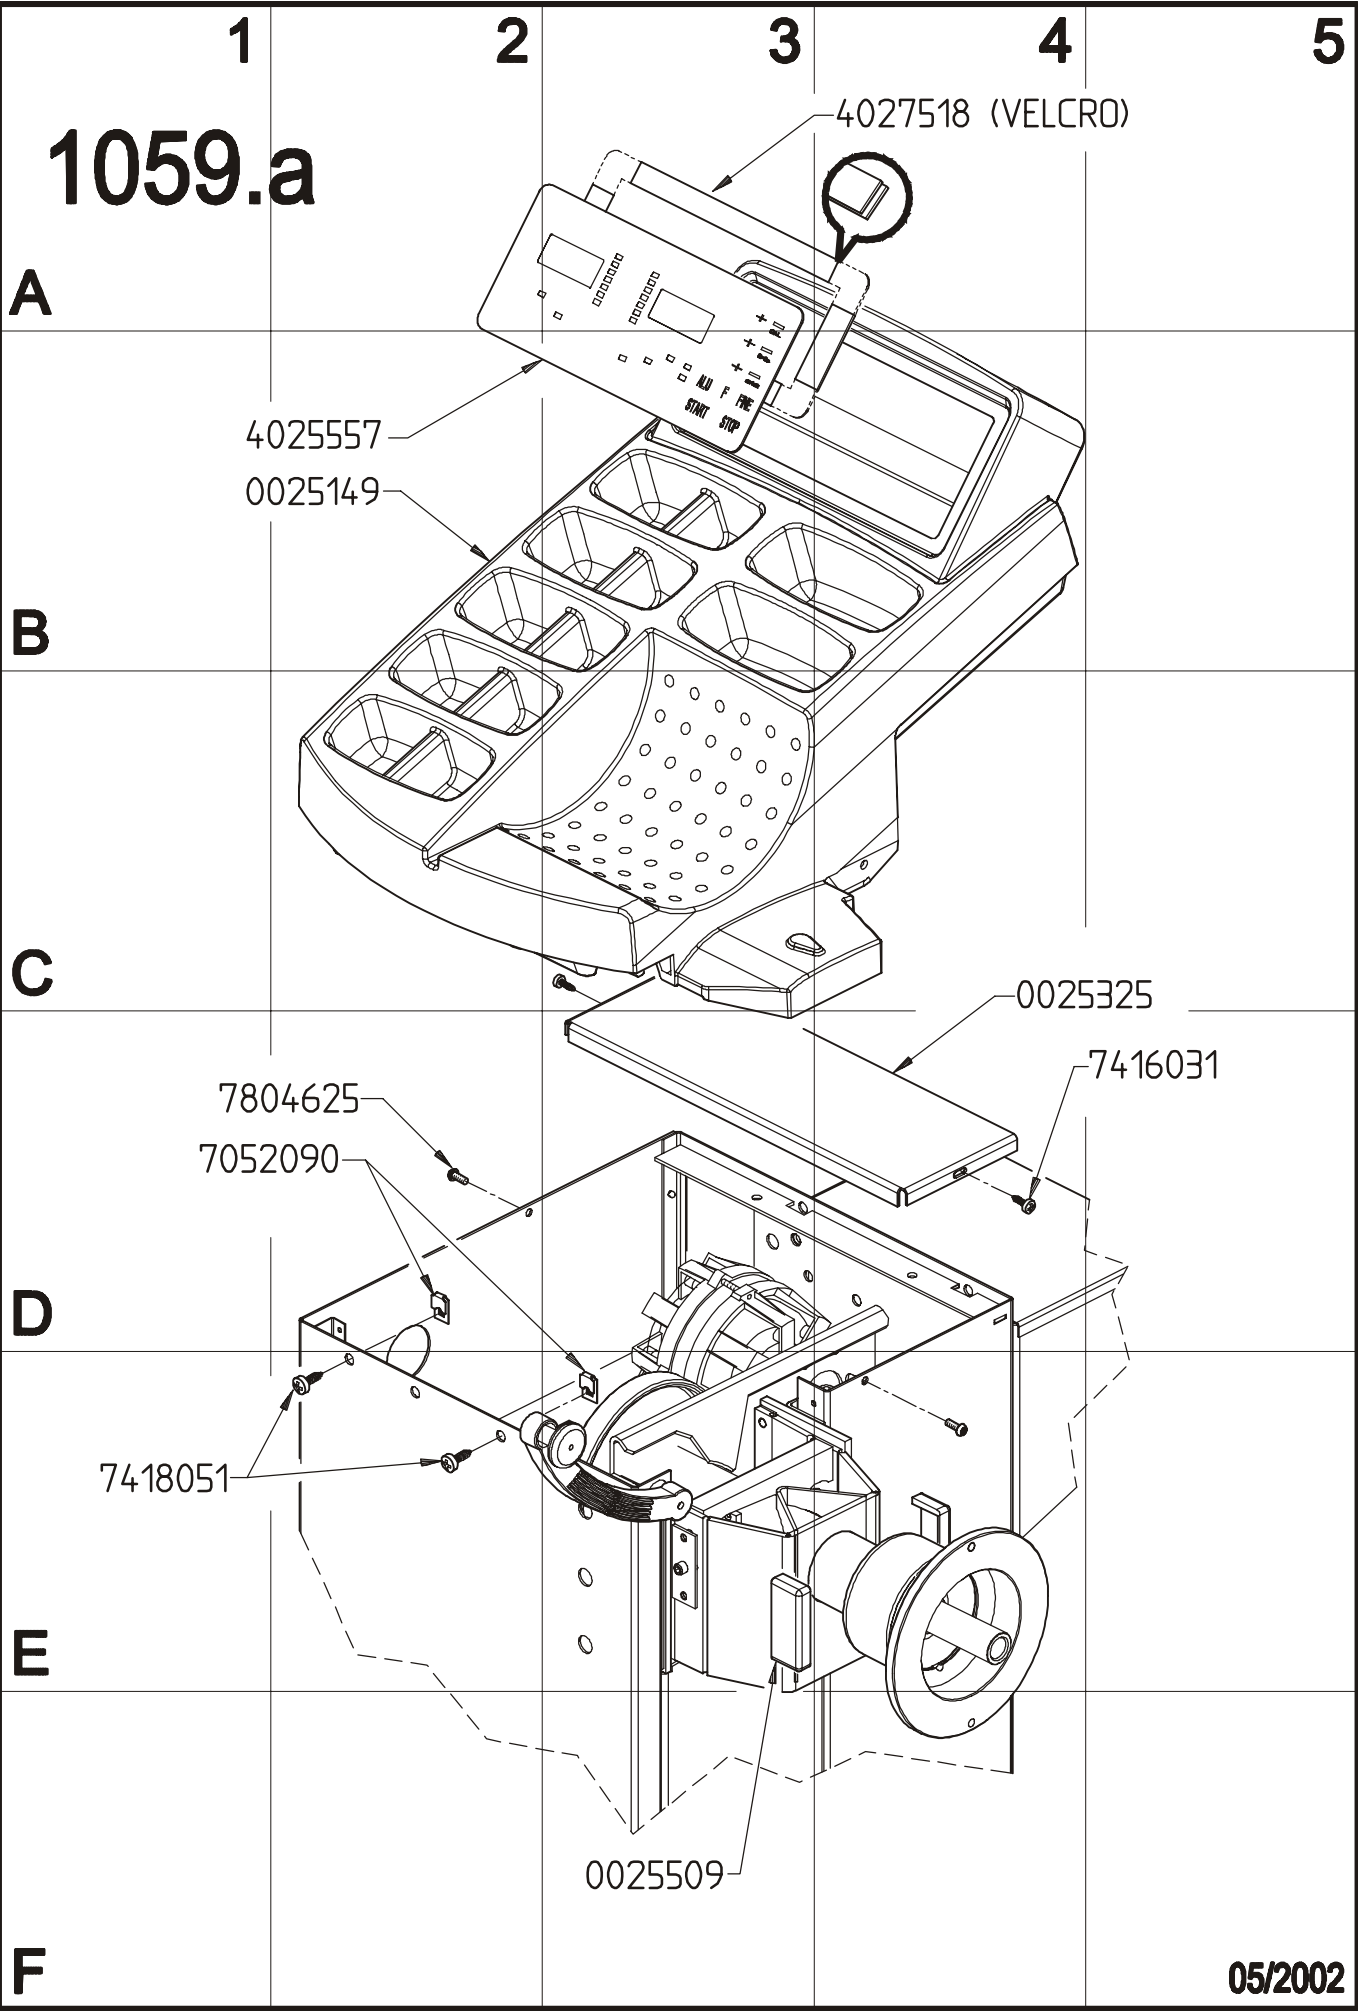

OPERATOR'S MANUAL - SPARE PARTS EXPLODED VIEWS

Digital Economy Wheel Balancer

ACCU-TURN 1200

Rev.:C

090-B-June-02

1059.a

1062.a

A

0025200

4026383

B

0026858

0026540

0025444

0025594

4201454

C

4025448

D

0025429

0025428

0025707

0026603

4201451